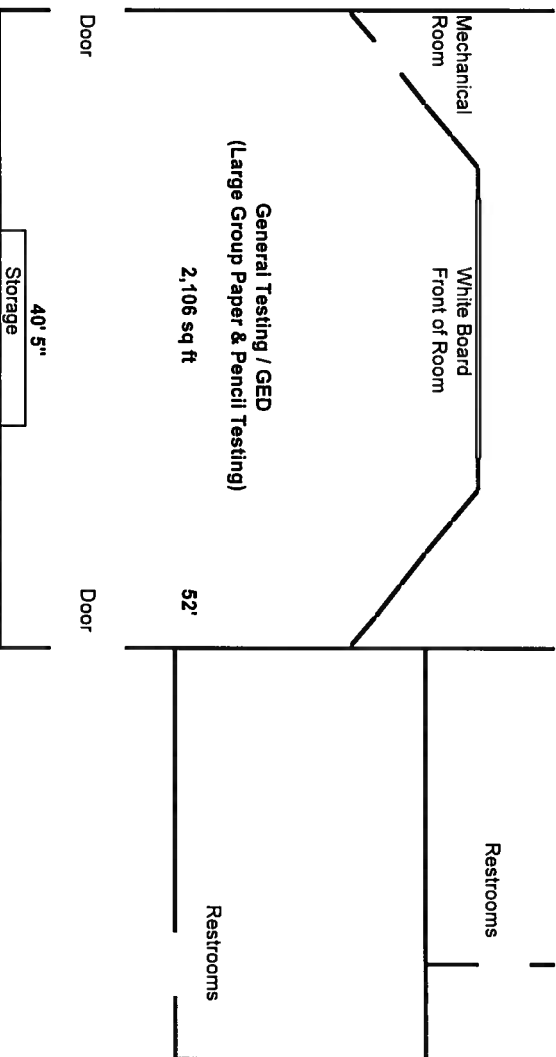

Student parking lot located on this side of building

Pensacola State College
Pensacola Campus Test Center
1000 College Blvd.
Building 6, Student Services
Room 635
Pensacola FL 32504

Building and Test Center Are
Wheel Chair Accessible
Not Drawn to Scale

Pensacola State College
Pensacola Campus Test Center
1000 College Blvd.
Building 2, Registration Center
Room 251
Pensacola FL 32504

Building and Test Room Are
Wheel Chair Accessable

Not Drawn to Scale