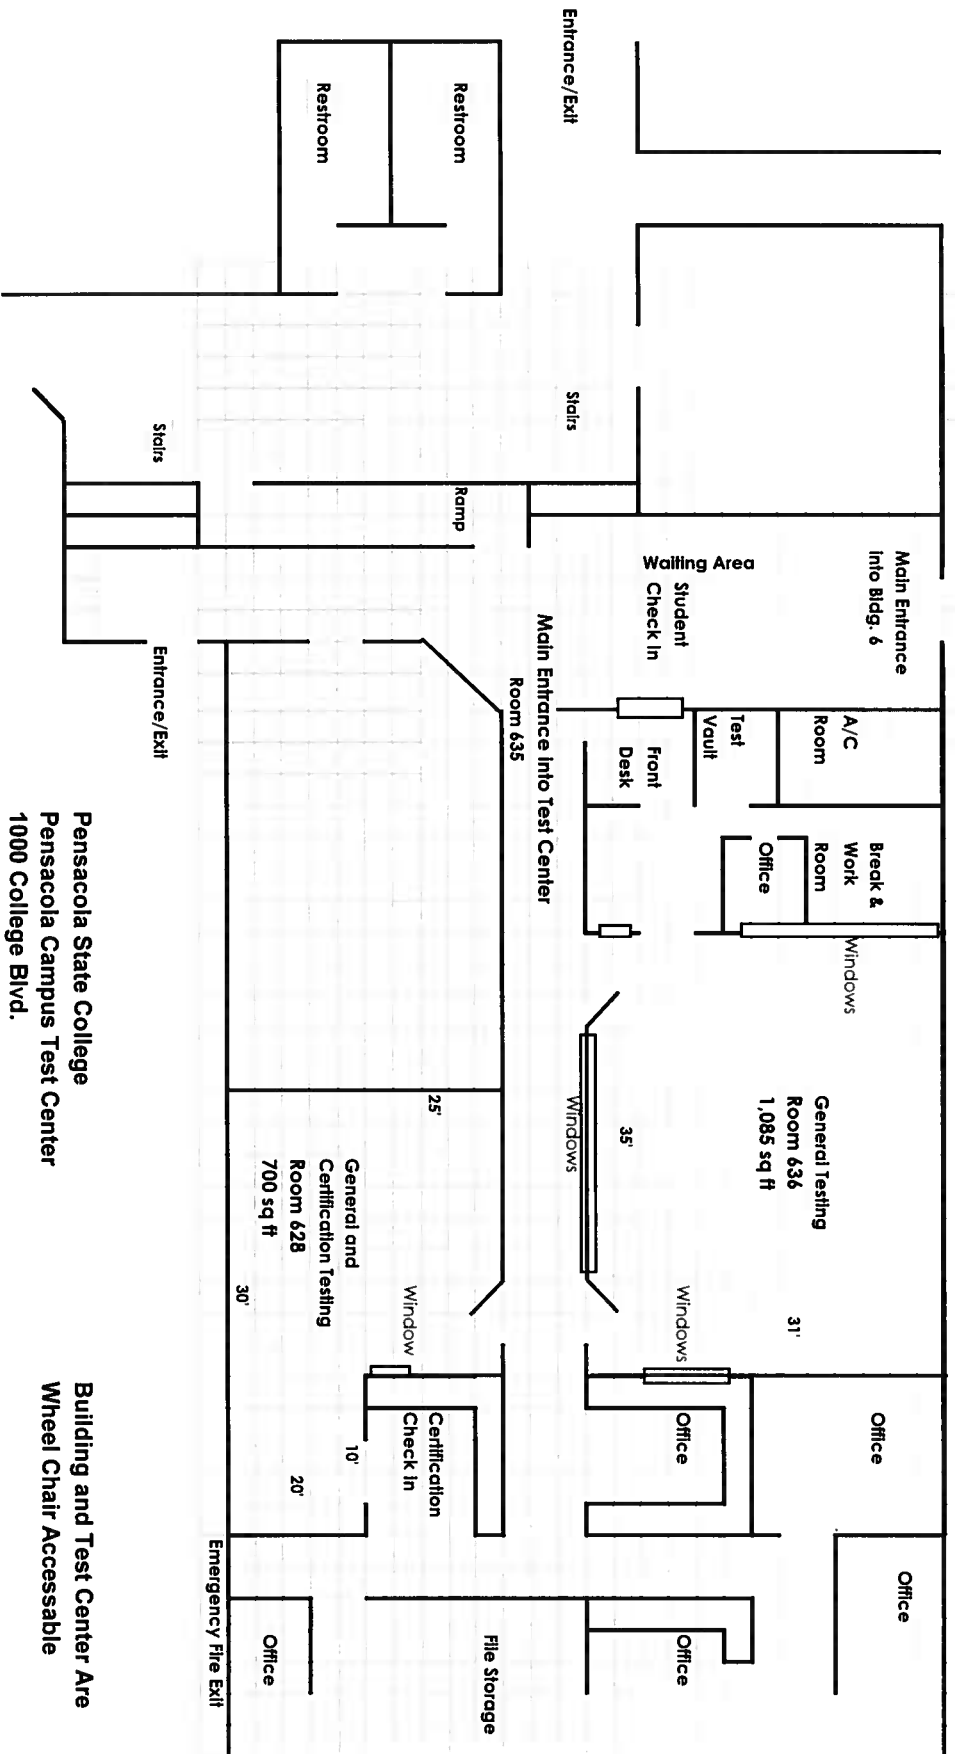

Student parking lot located on this side of building

Pensacola State College
Pensacola Campus Test Center
1000 College Blvd.
Building 6, Student Services
Room 635
Pensacola FL 32504

Building and Test Center Are
Wheel Chair Accessible
Not Drawn to Scale

Pensacola State College
Pensacola Campus Test Center
1000 College Blvd.
Building 2, Registration Center
Room 251
Pensacola FL 32504

Building and Test Room Are
Wheel Chair Accessable

Not Drawn to Scale