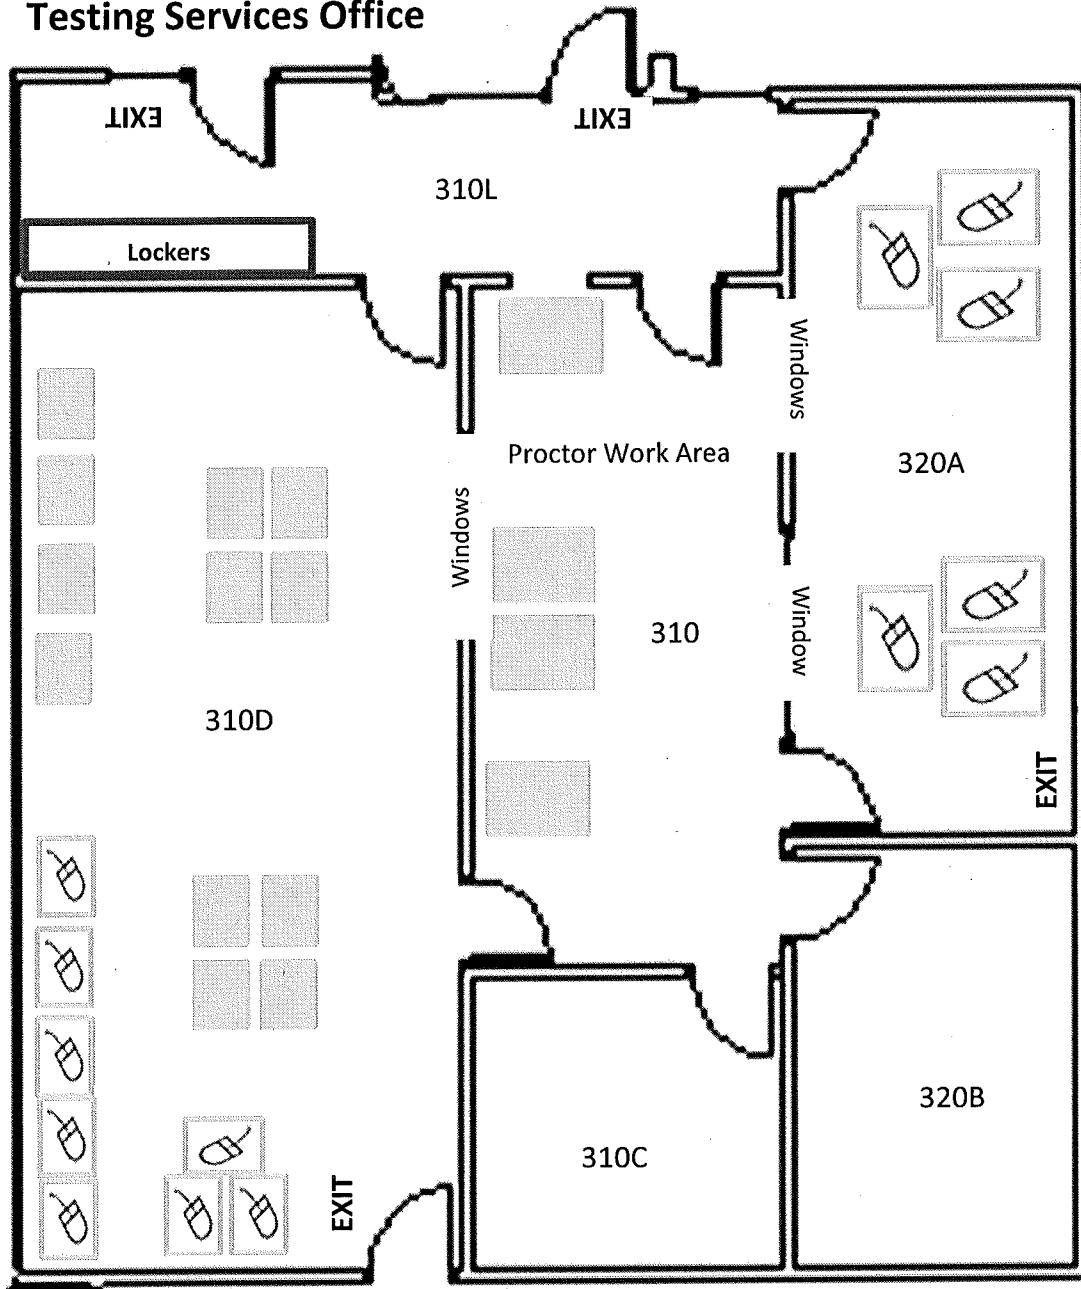

Testing Services Office

Room	Name/Function of Room	Sq. feet
310L	Lobby	193
310	Reception Area/Proctor Area	292
310A	Computer Testing Room	286
310B	Office	162
310C	Vault	125
310D	Group Testing Room	588

*All testing rooms are monitored by camera

Testing Annex

Room	Name/Function of Room	Sq. feet
Reception	Reception Area/Proctor Area 1	209
320A	Group Testing Room	255
320B	Individual Room	48
320C	Individual Room	48
320D	Computer Testing Room	157
320E	Individual Room	63
320F	Individual Room	63
320G	Individual room	58
320J	Kitchen	65

*All testing room doors have viewing windows in them.

*All testing rooms are monitored by camera