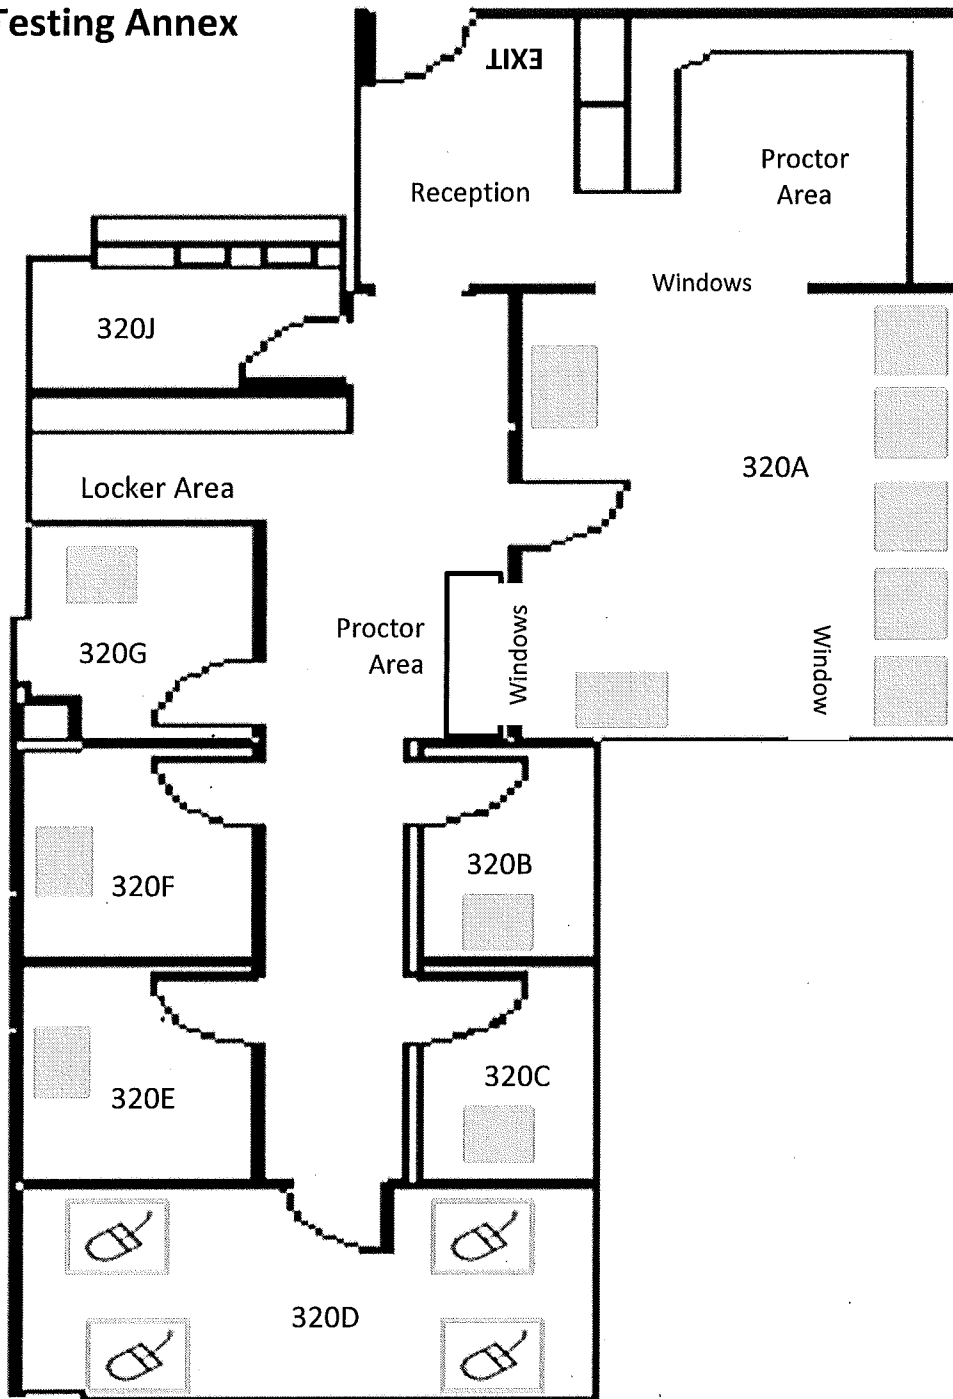

Testing Services Office

Room	Name/Function of Room	Sq. feet
310L	Lobby	193
310	Reception Area/Proctor Area	292
310A	Computer Testing Room	286
310B	Office	162
310C	Vault	125
310D	Group Testing Room	588

*All testing rooms are monitored by camera

Testing Annex

Room	Name/Function of Room	Sq. feet
Reception	Reception Area/Proctor Area 1	209
320A	Group Testing Room	255
320B	Individual Room	48
320C	Individual Room	48
320D	Computer Testing Room	157
320E	Individual Room	63
320F	Individual Room	63
320G	Individual room	58
320J	Kitchen	65

*All testing room doors have viewing windows in them.

*All testing rooms are monitored by camera